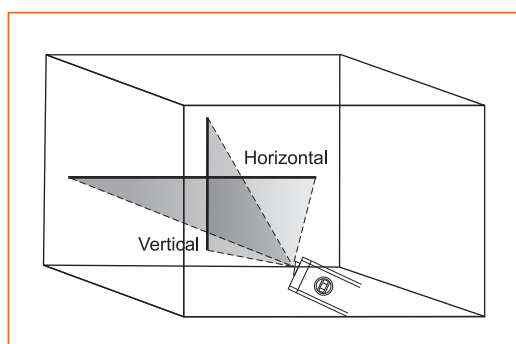

Digital Levels

↑
Laser Light

FEATURES

- Measures angles, levels quickly and accurately.
- Frame made of aluminum
- Magnetic bottom
- Permanent zero preset
- Power supply: Two AAA batteries
- Function: On/Off, absolute and relative measurement conversions, backlight, mm/m, %, in/ft conversions, alarm buzzer.
- Auto display flip over when bottom faces up
- Horizontal and Vertical cross line laser light
- Machined base for higher accuracy

SPECIFICATIONS & DIMENSIONS

| Order No. | Length(L) | Range | Resolution | Accuracy (±) |
|-----------|-----------|----------------|------------|--------------------------------|
| 533-330 | 300mm | 0-360° (90°x4) | 0.1° | 0° and 90°: 0.1° Rest: 0.2° |
| 533-345 | 450mm | | | |
| 533-360 | 600mm | | | |